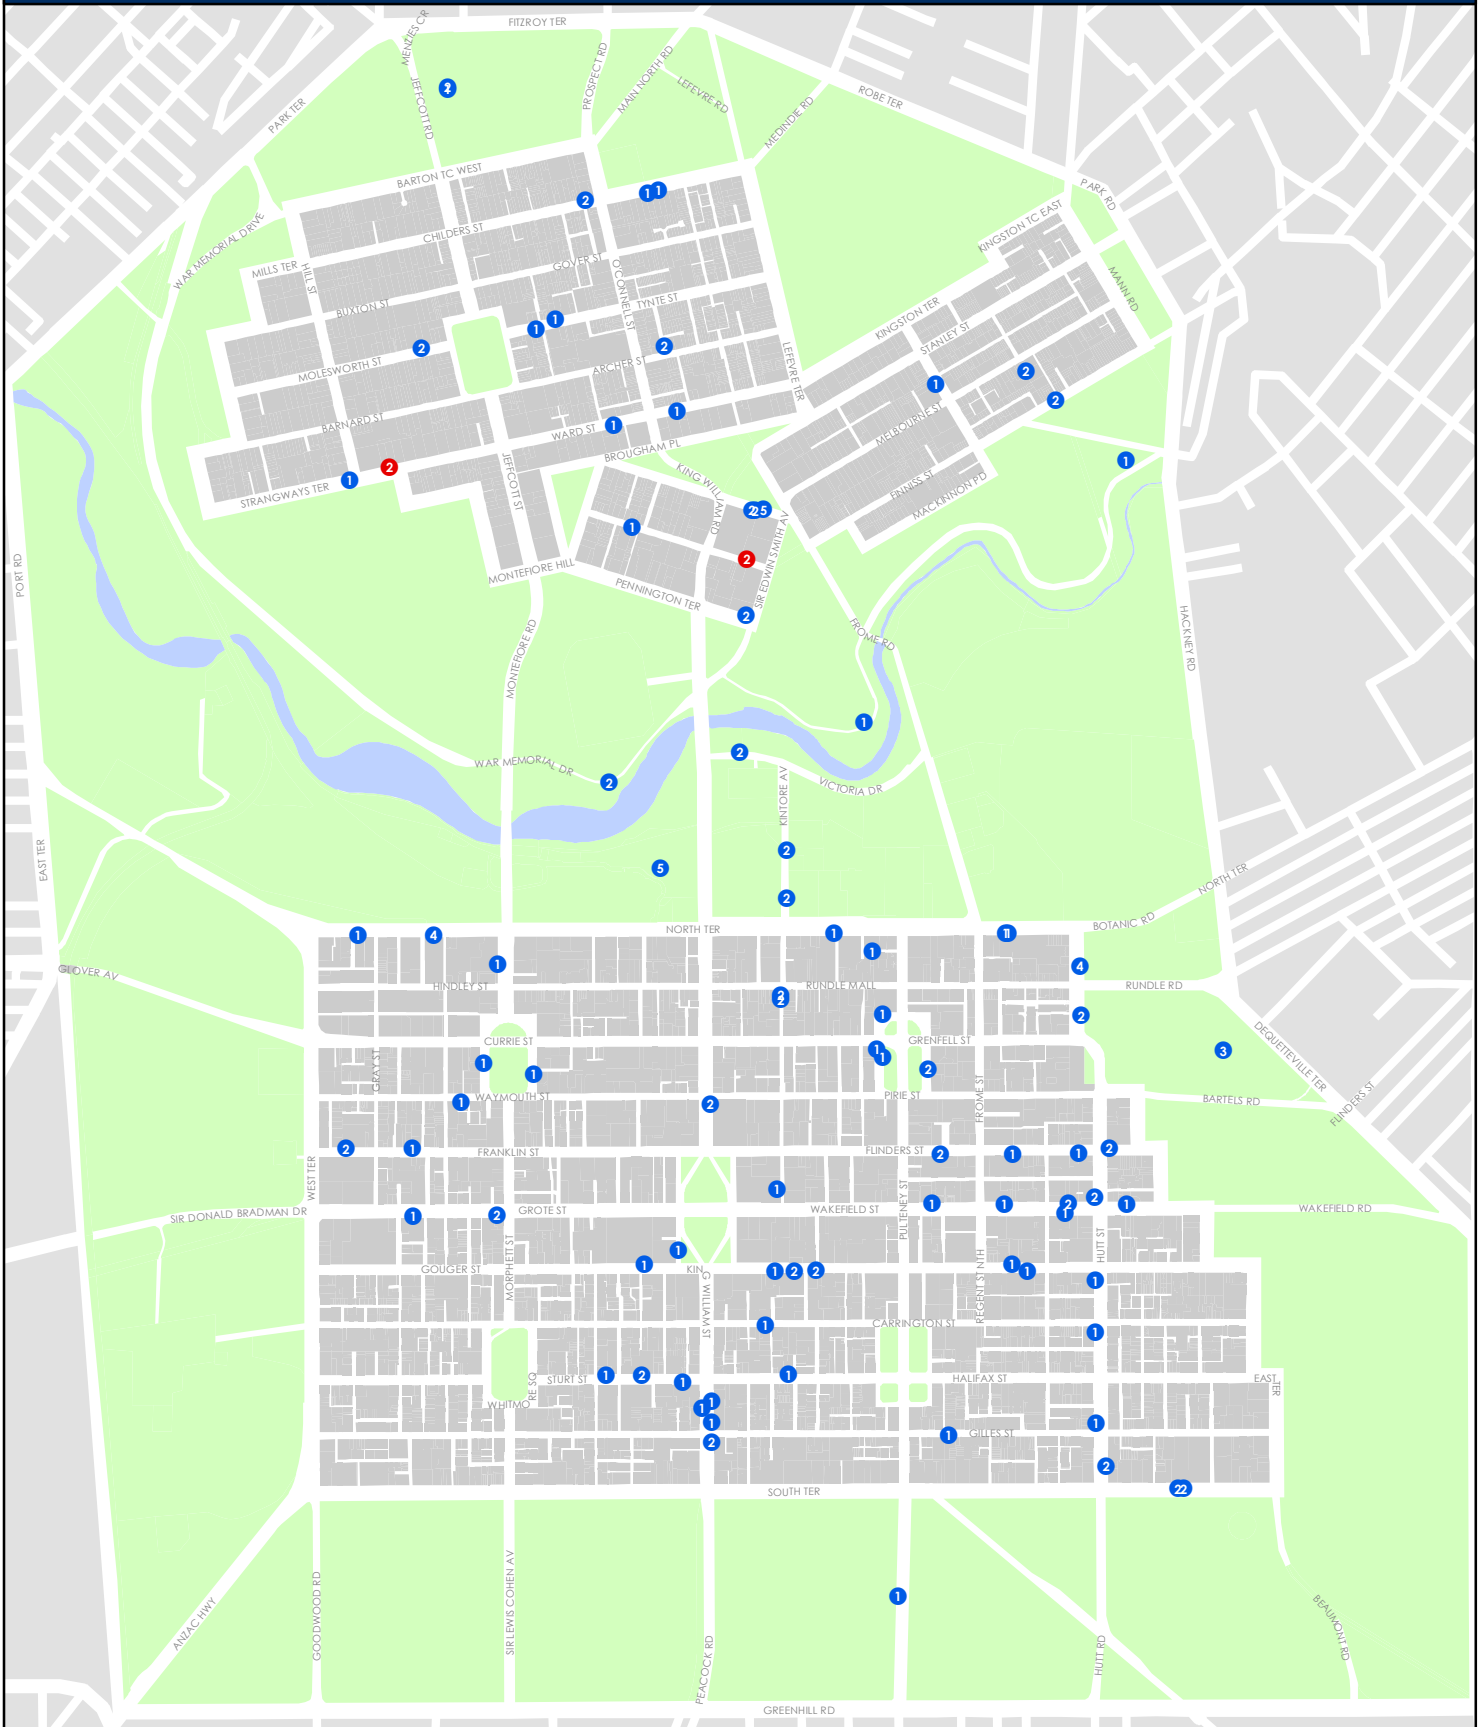

On-Street Accessible Parking

(For Disability Parking Permit holders)

Current as of Thursday, 2 August 2018

Full Time & Part Time

- After Hours Accessible Parking
- Business Hours Accessible Parking

Produced by I.T. Applications (GIS)
Information Management Dept.
Adelaide City Council – 2/08/2018

No reproduction without permission