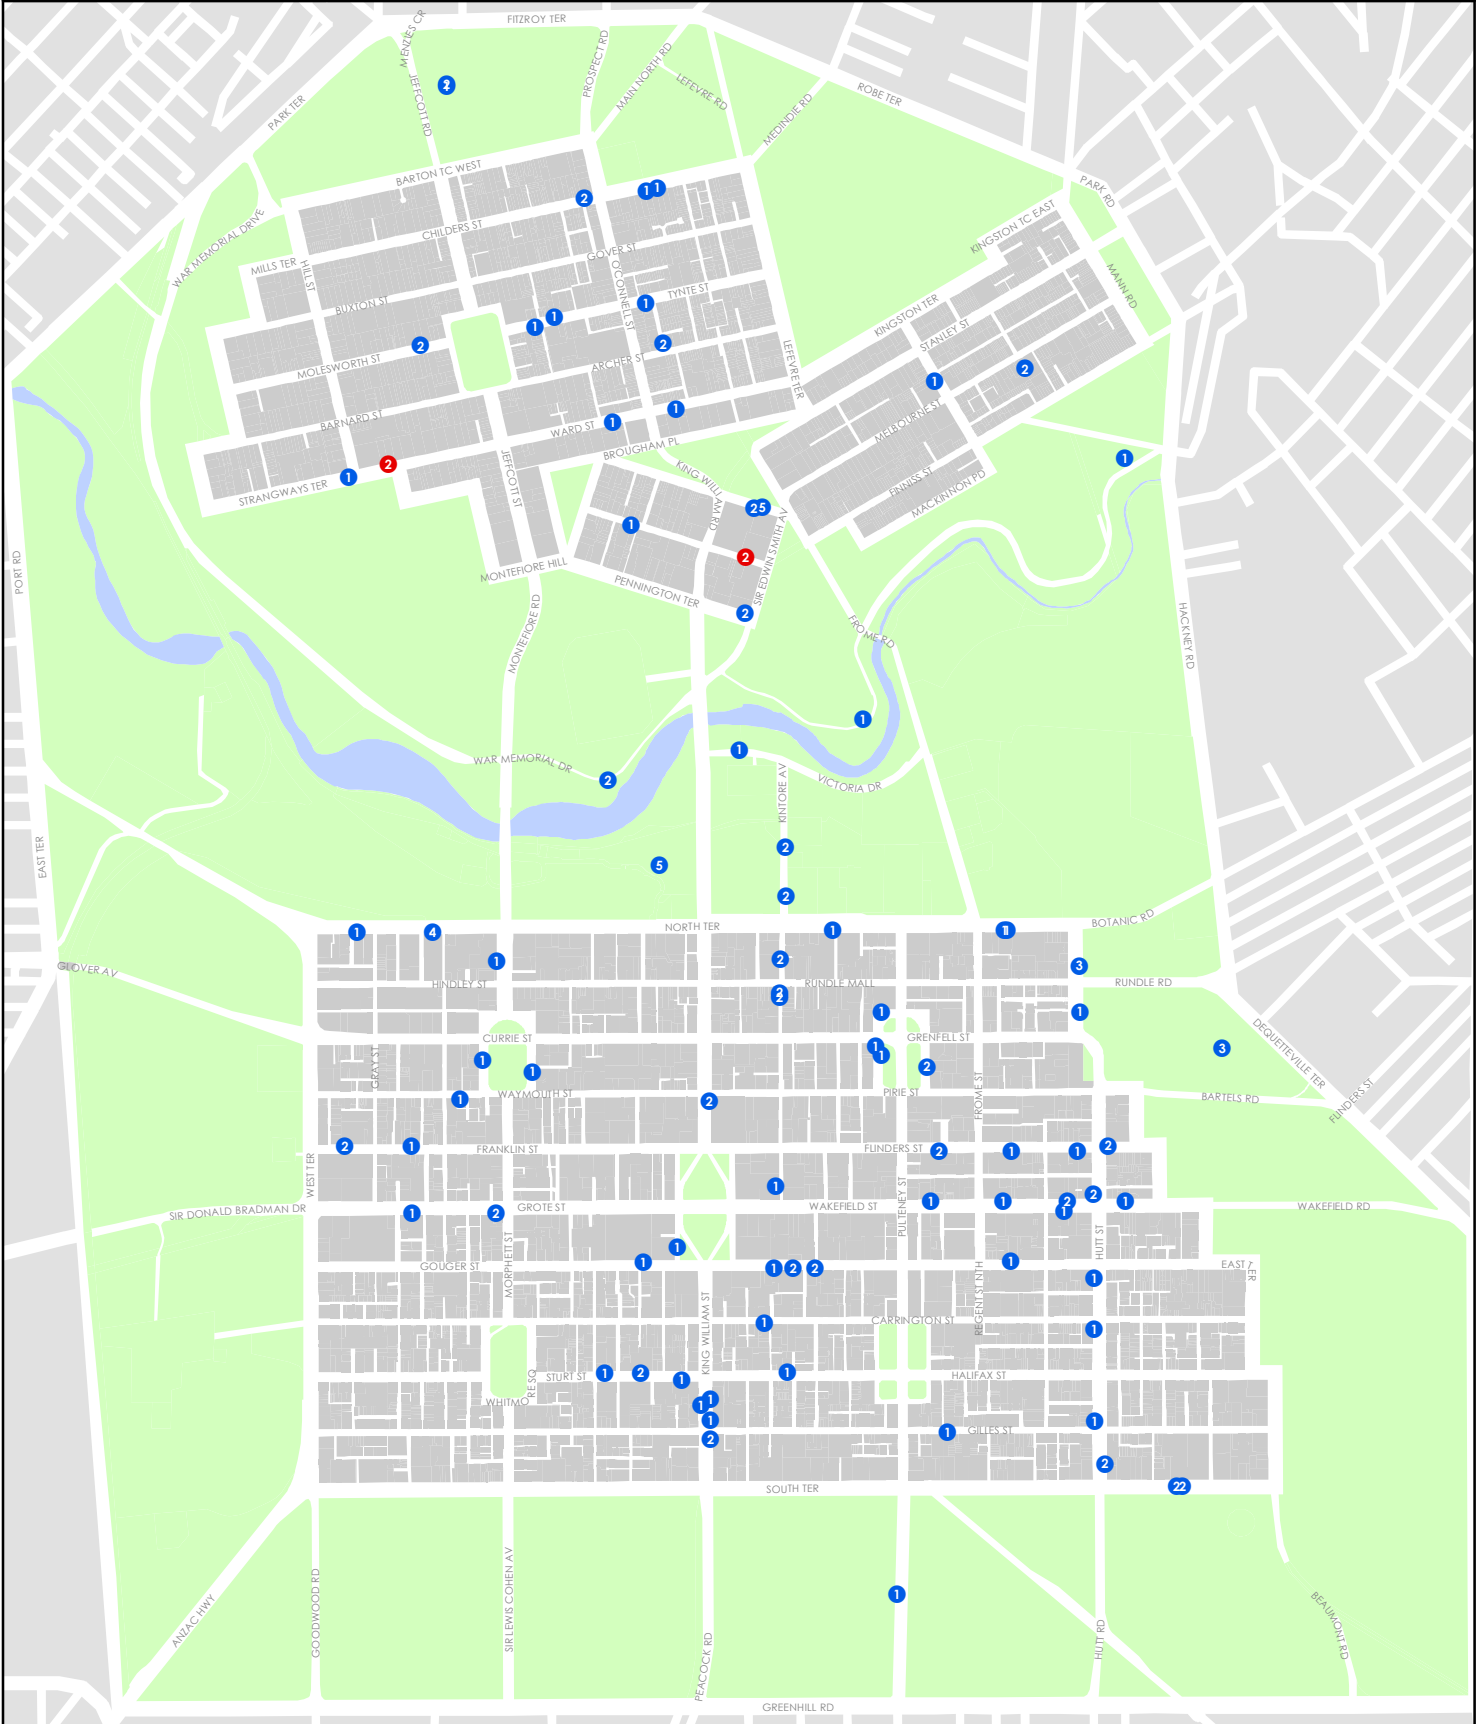

# On-Street Accessible Parking

(For Disability Parking Permit holders)

Current as of Wednesday, 20 September 2017