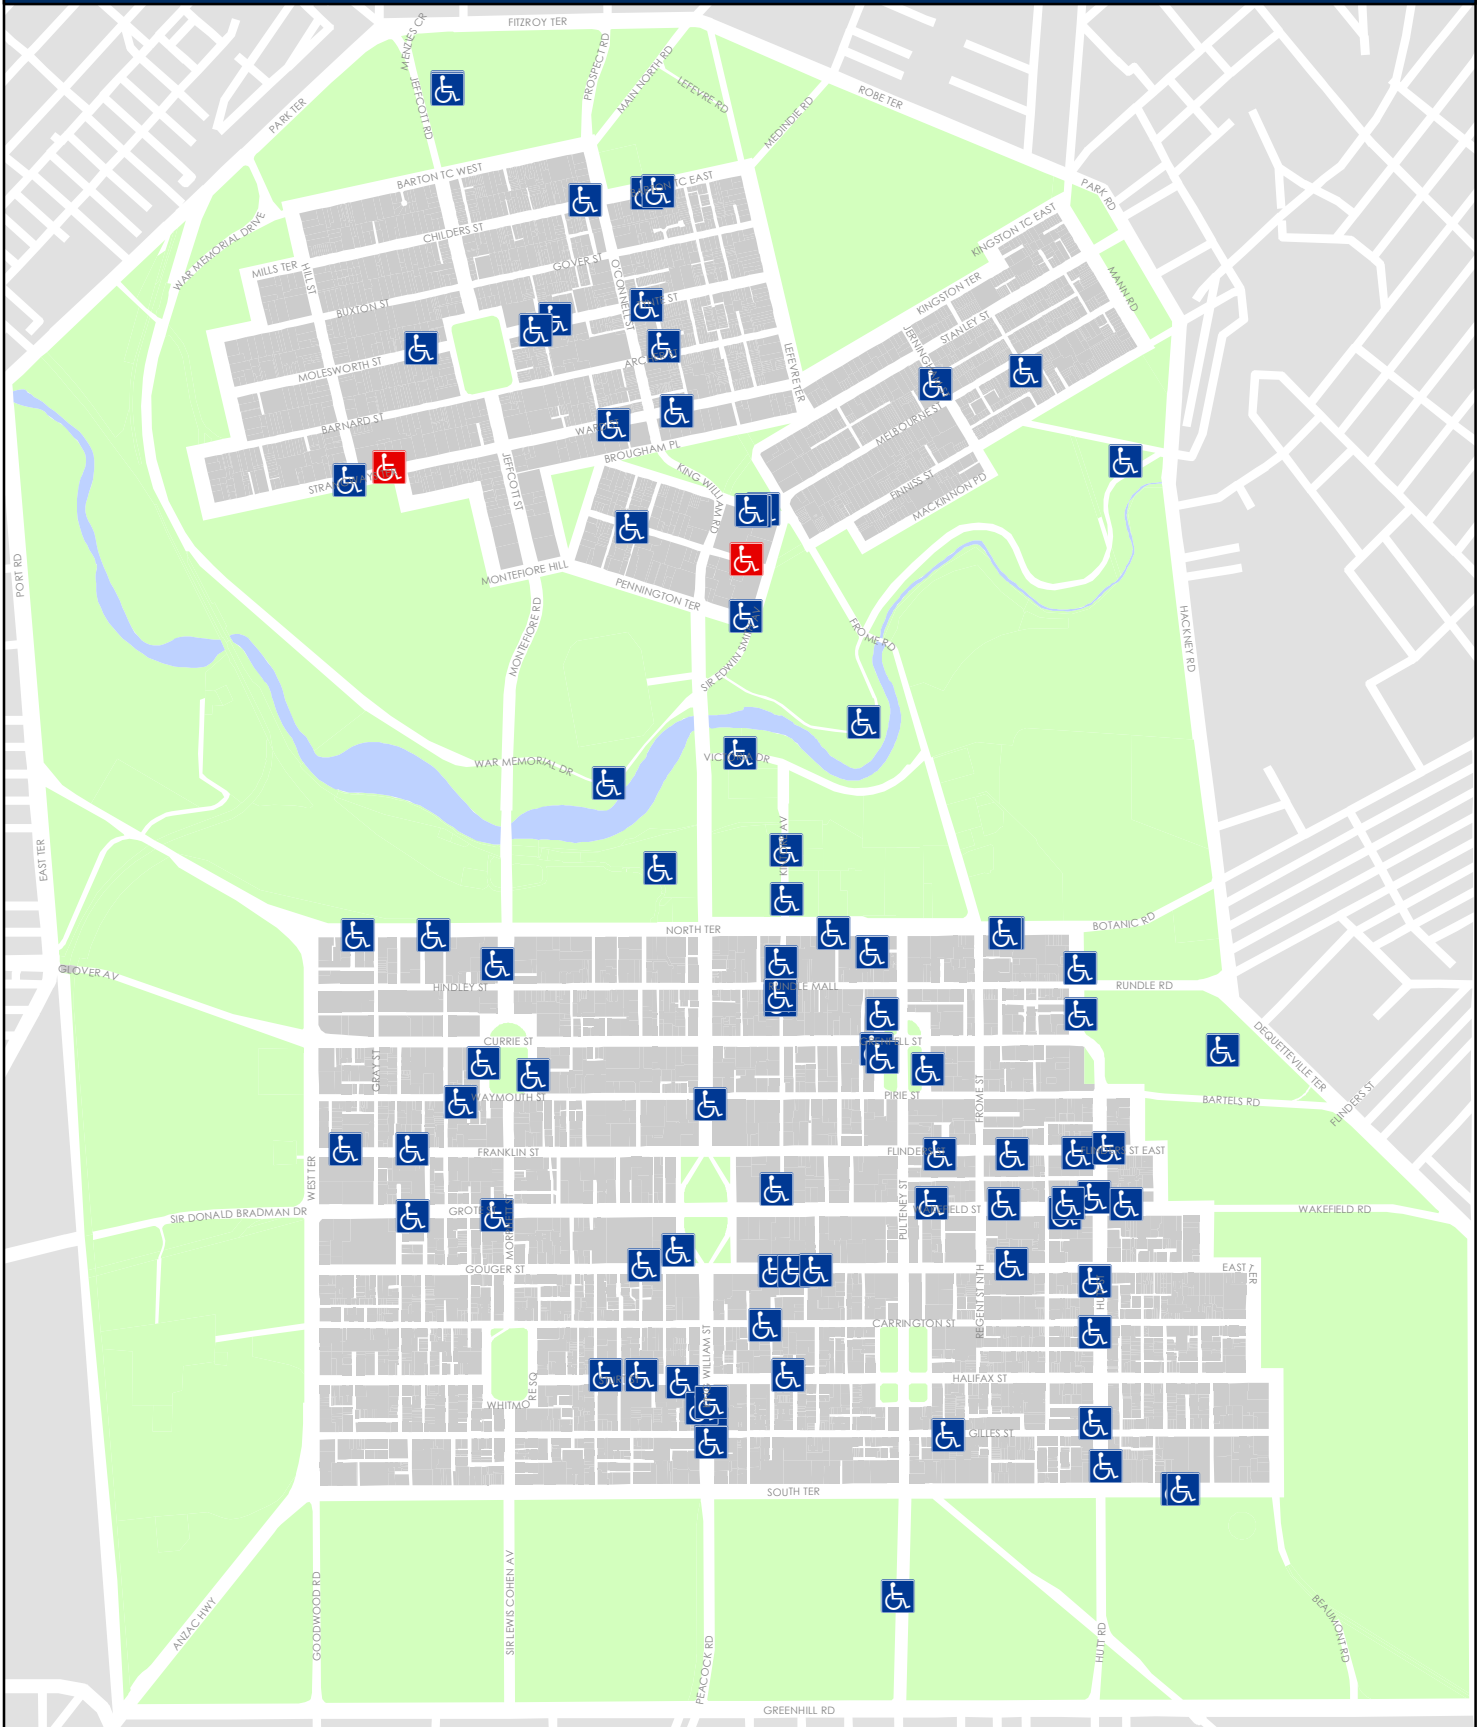

# On-Street Accessible Parking

(For Disability Parking Permit holders)

Current as of Wednesday, 20 September 2017

## Full Time & Part Time

 After Hours Accessible Parking

 Business Hours Accessible Parking

Produced by I.T. Applications (GIS)  
Information Management Dept.  
Adelaide City Council – 20/09/2017

No reproduction without permission