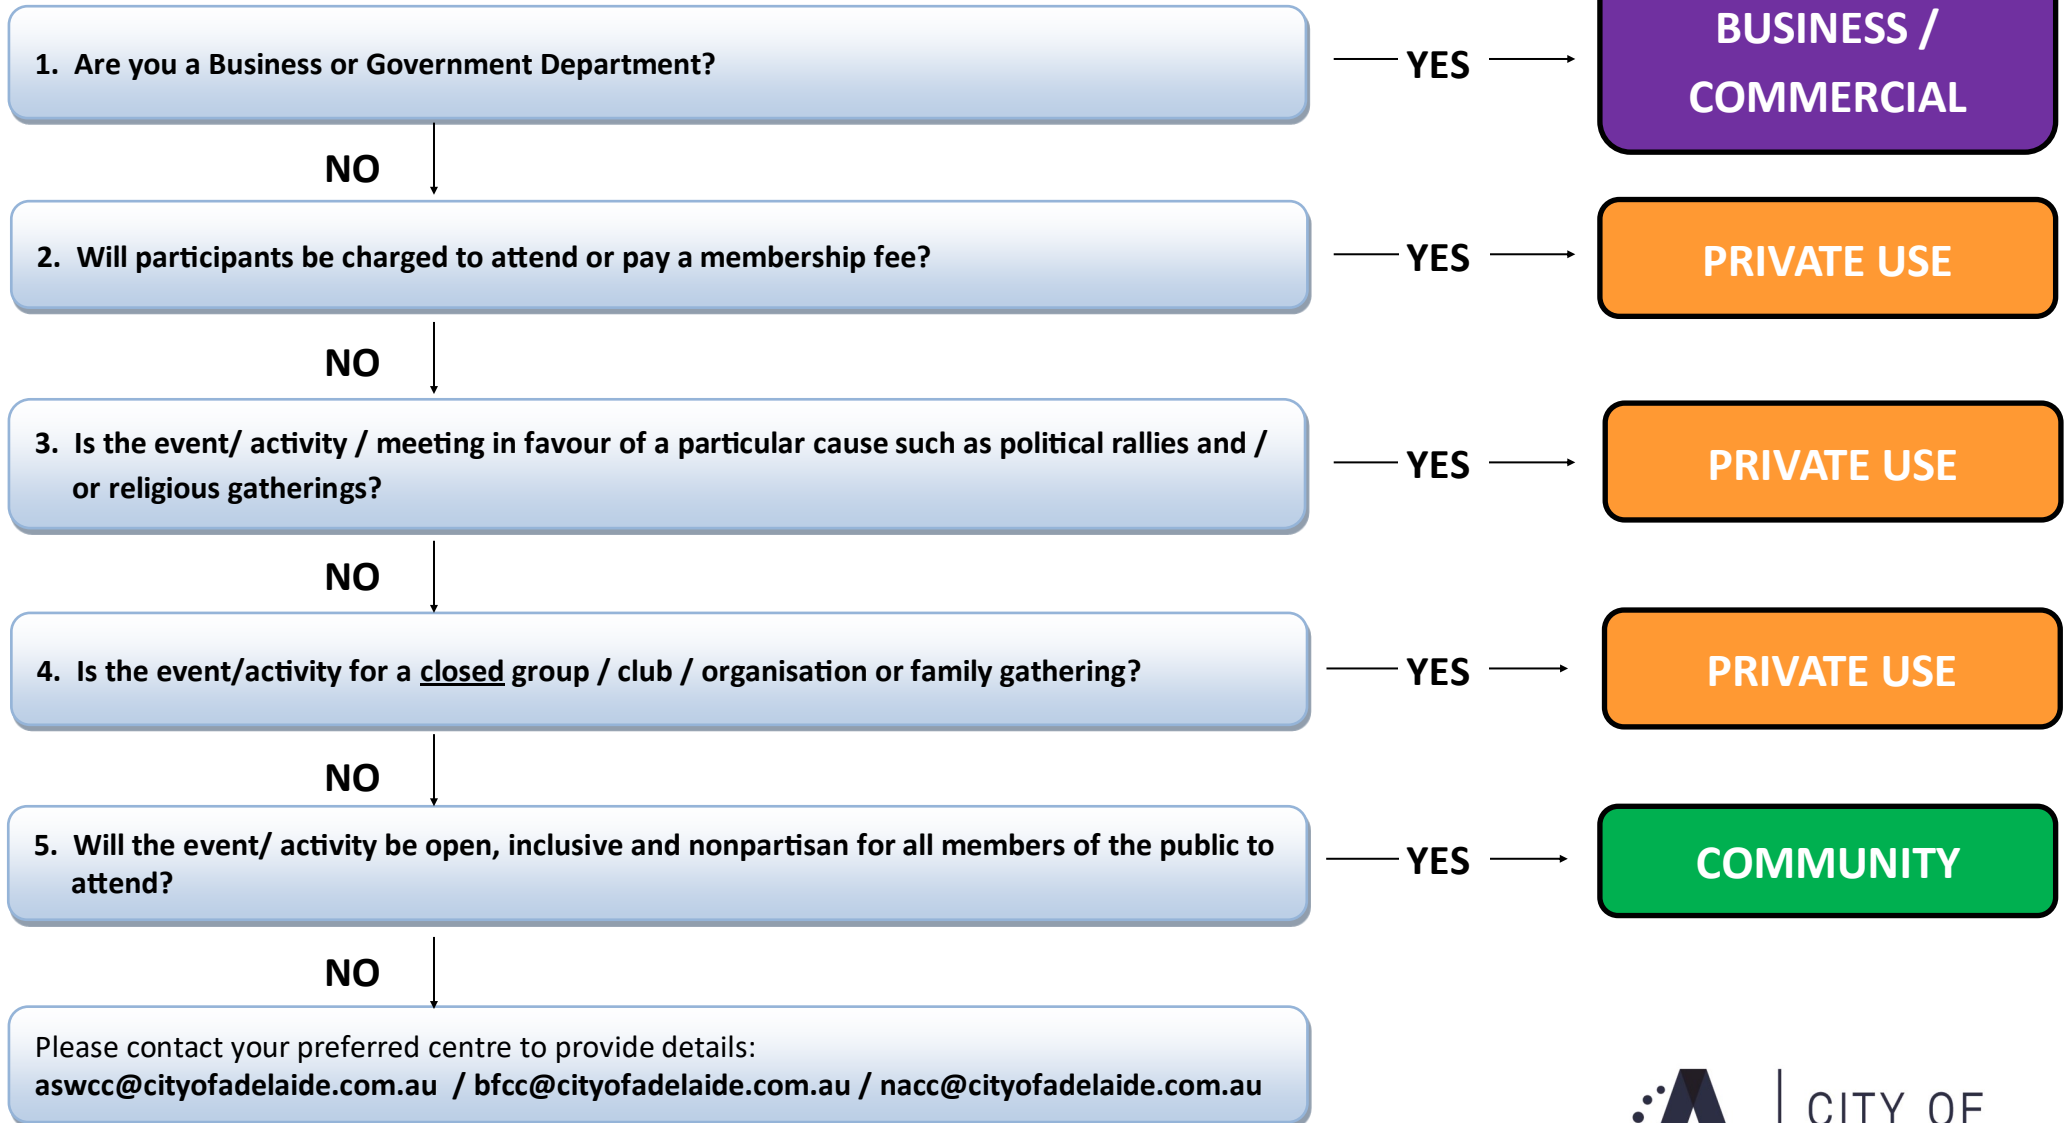

WHICH COMMUNITY CENTRE ROOM BOOKING 'HIRE' CATEGORY AM I?

To identify which 'hire' category you are please complete the following questions...

The City of Adelaide reserves the right to review each application on an individual basis and determine classification status