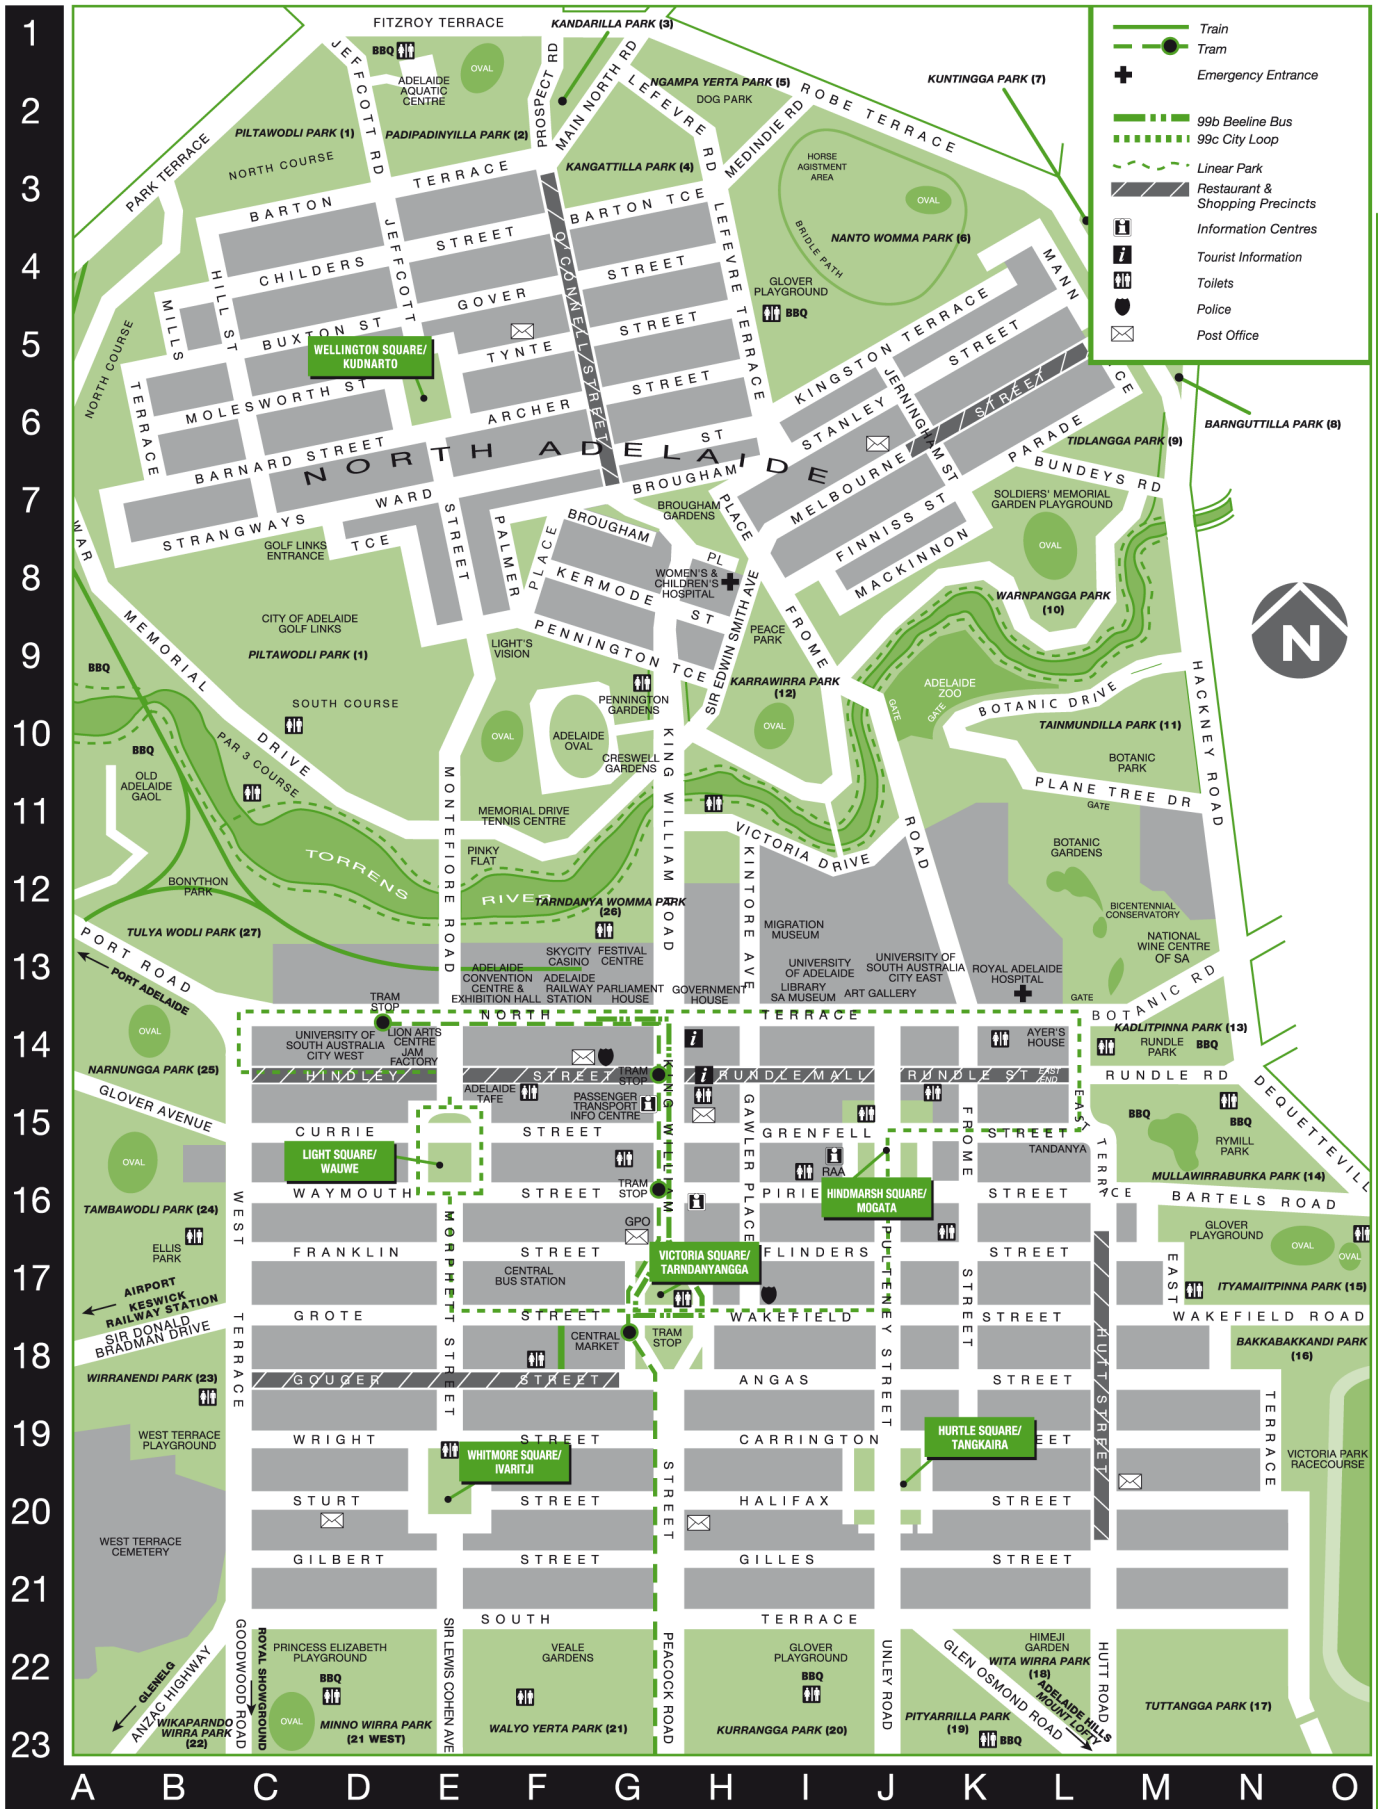

ADELAIDE CITY MAP

166016_07_07

1:20,000 1cm = 200m
 0 200 400 600 800 1000 Metres

PLACES TO VISIT.

Adelaide Aquatic Centre	E 2	Ayers House	L 14	Rundle Mall Visitor Information Centre	H 14
Adelaide Botanic Gardens	M 13	Central Bus Station	F 17	SA Visitor & Travel Centre	H 14
Adelaide Zoo	J 9	Central Markets	F 18	Passenger Transport Info. Centre	G 15
Skycity Casino	F 13	General Post Office	G 17	RAA	I 15
Adelaide Festival Centre	G 13	Light's Vision	F 9	South Australian Museum	I 13
Adelaide Oval	G 10	Lion Arts Centre	E 14	State Library/Bradman Collection	I 13
Adelaide Railway Station	F 13	Jam Factory	E 14	Tandanya	L 15
Art Gallery of SA	J 13	Migration Museum	I 12	National Wine Centre of Australia	M 13