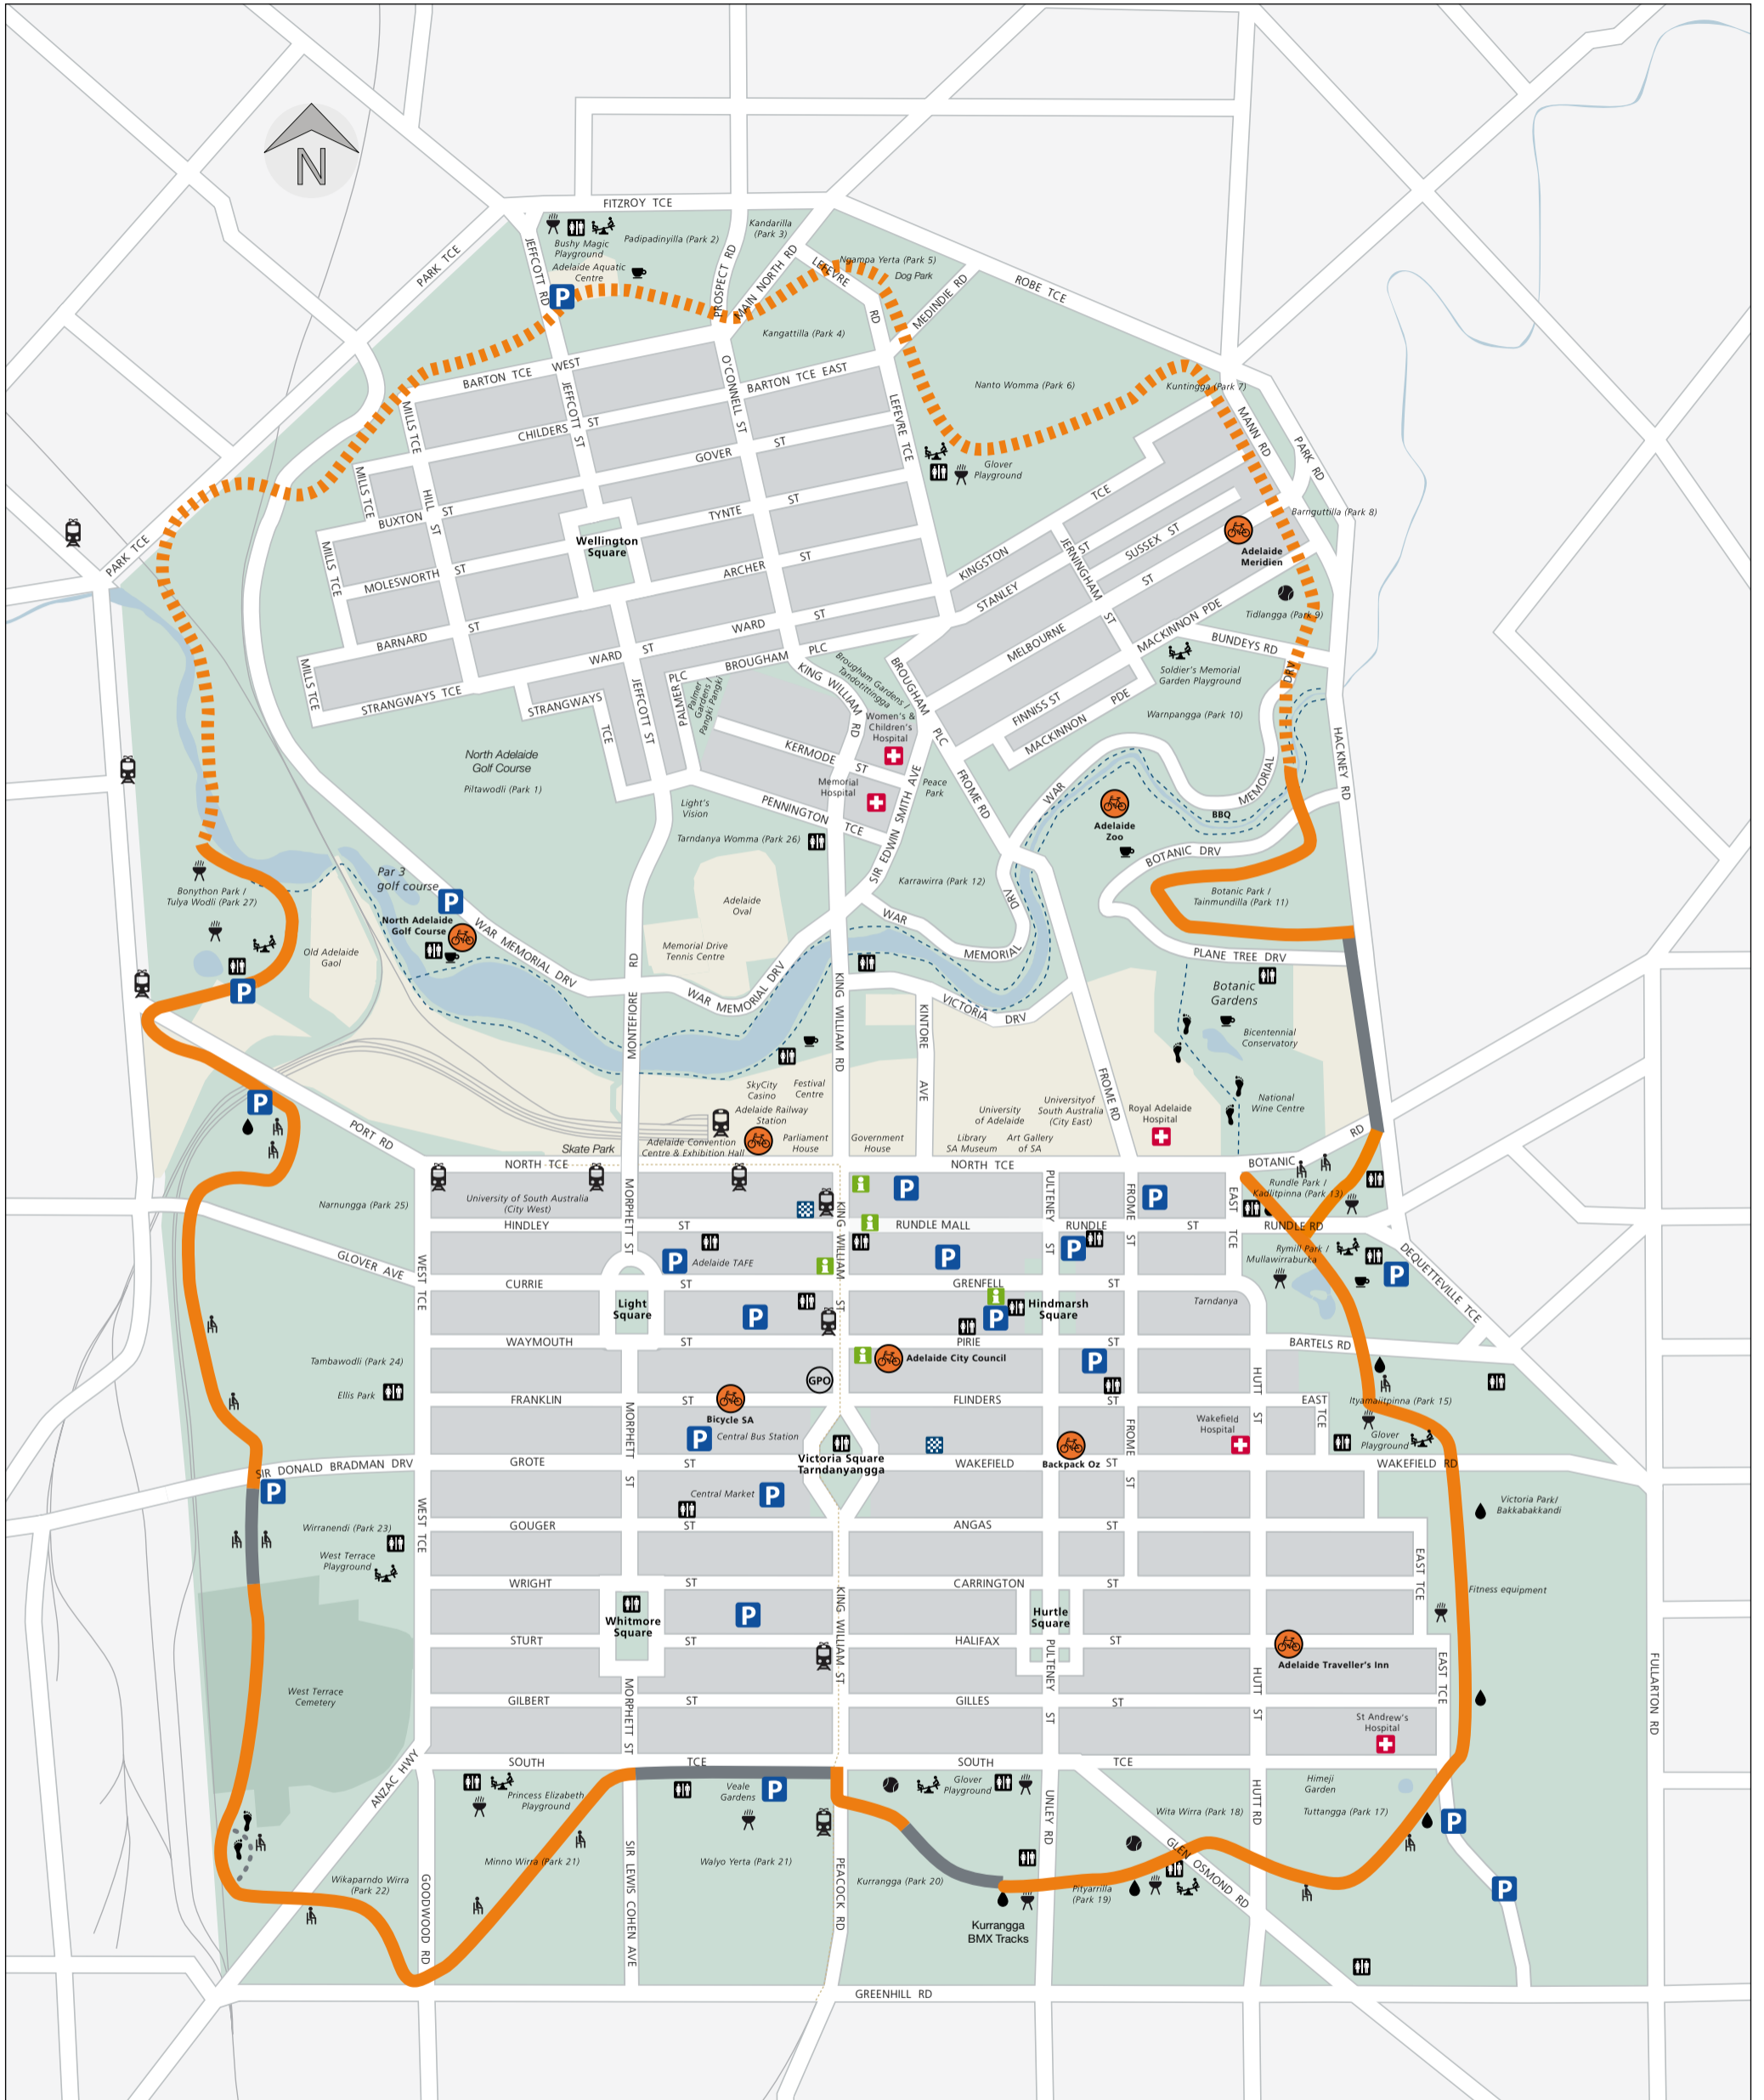

# Adelaide Park Lands Trail

- Park Lands Trail (ochre coloured path)
- Park Lands Trail (not coloured path)
- Future Park Lands Trail
- River Torrens Linear Park Trail
- Toilets
- Information
- Parking
- Hospital
- Police

- Community Courts
- Free City Bike Pick up
- Train Stop
- Tram Stop
- Drinking Fountain
- Rest Area
- BBQ
- Playground
- Cafe