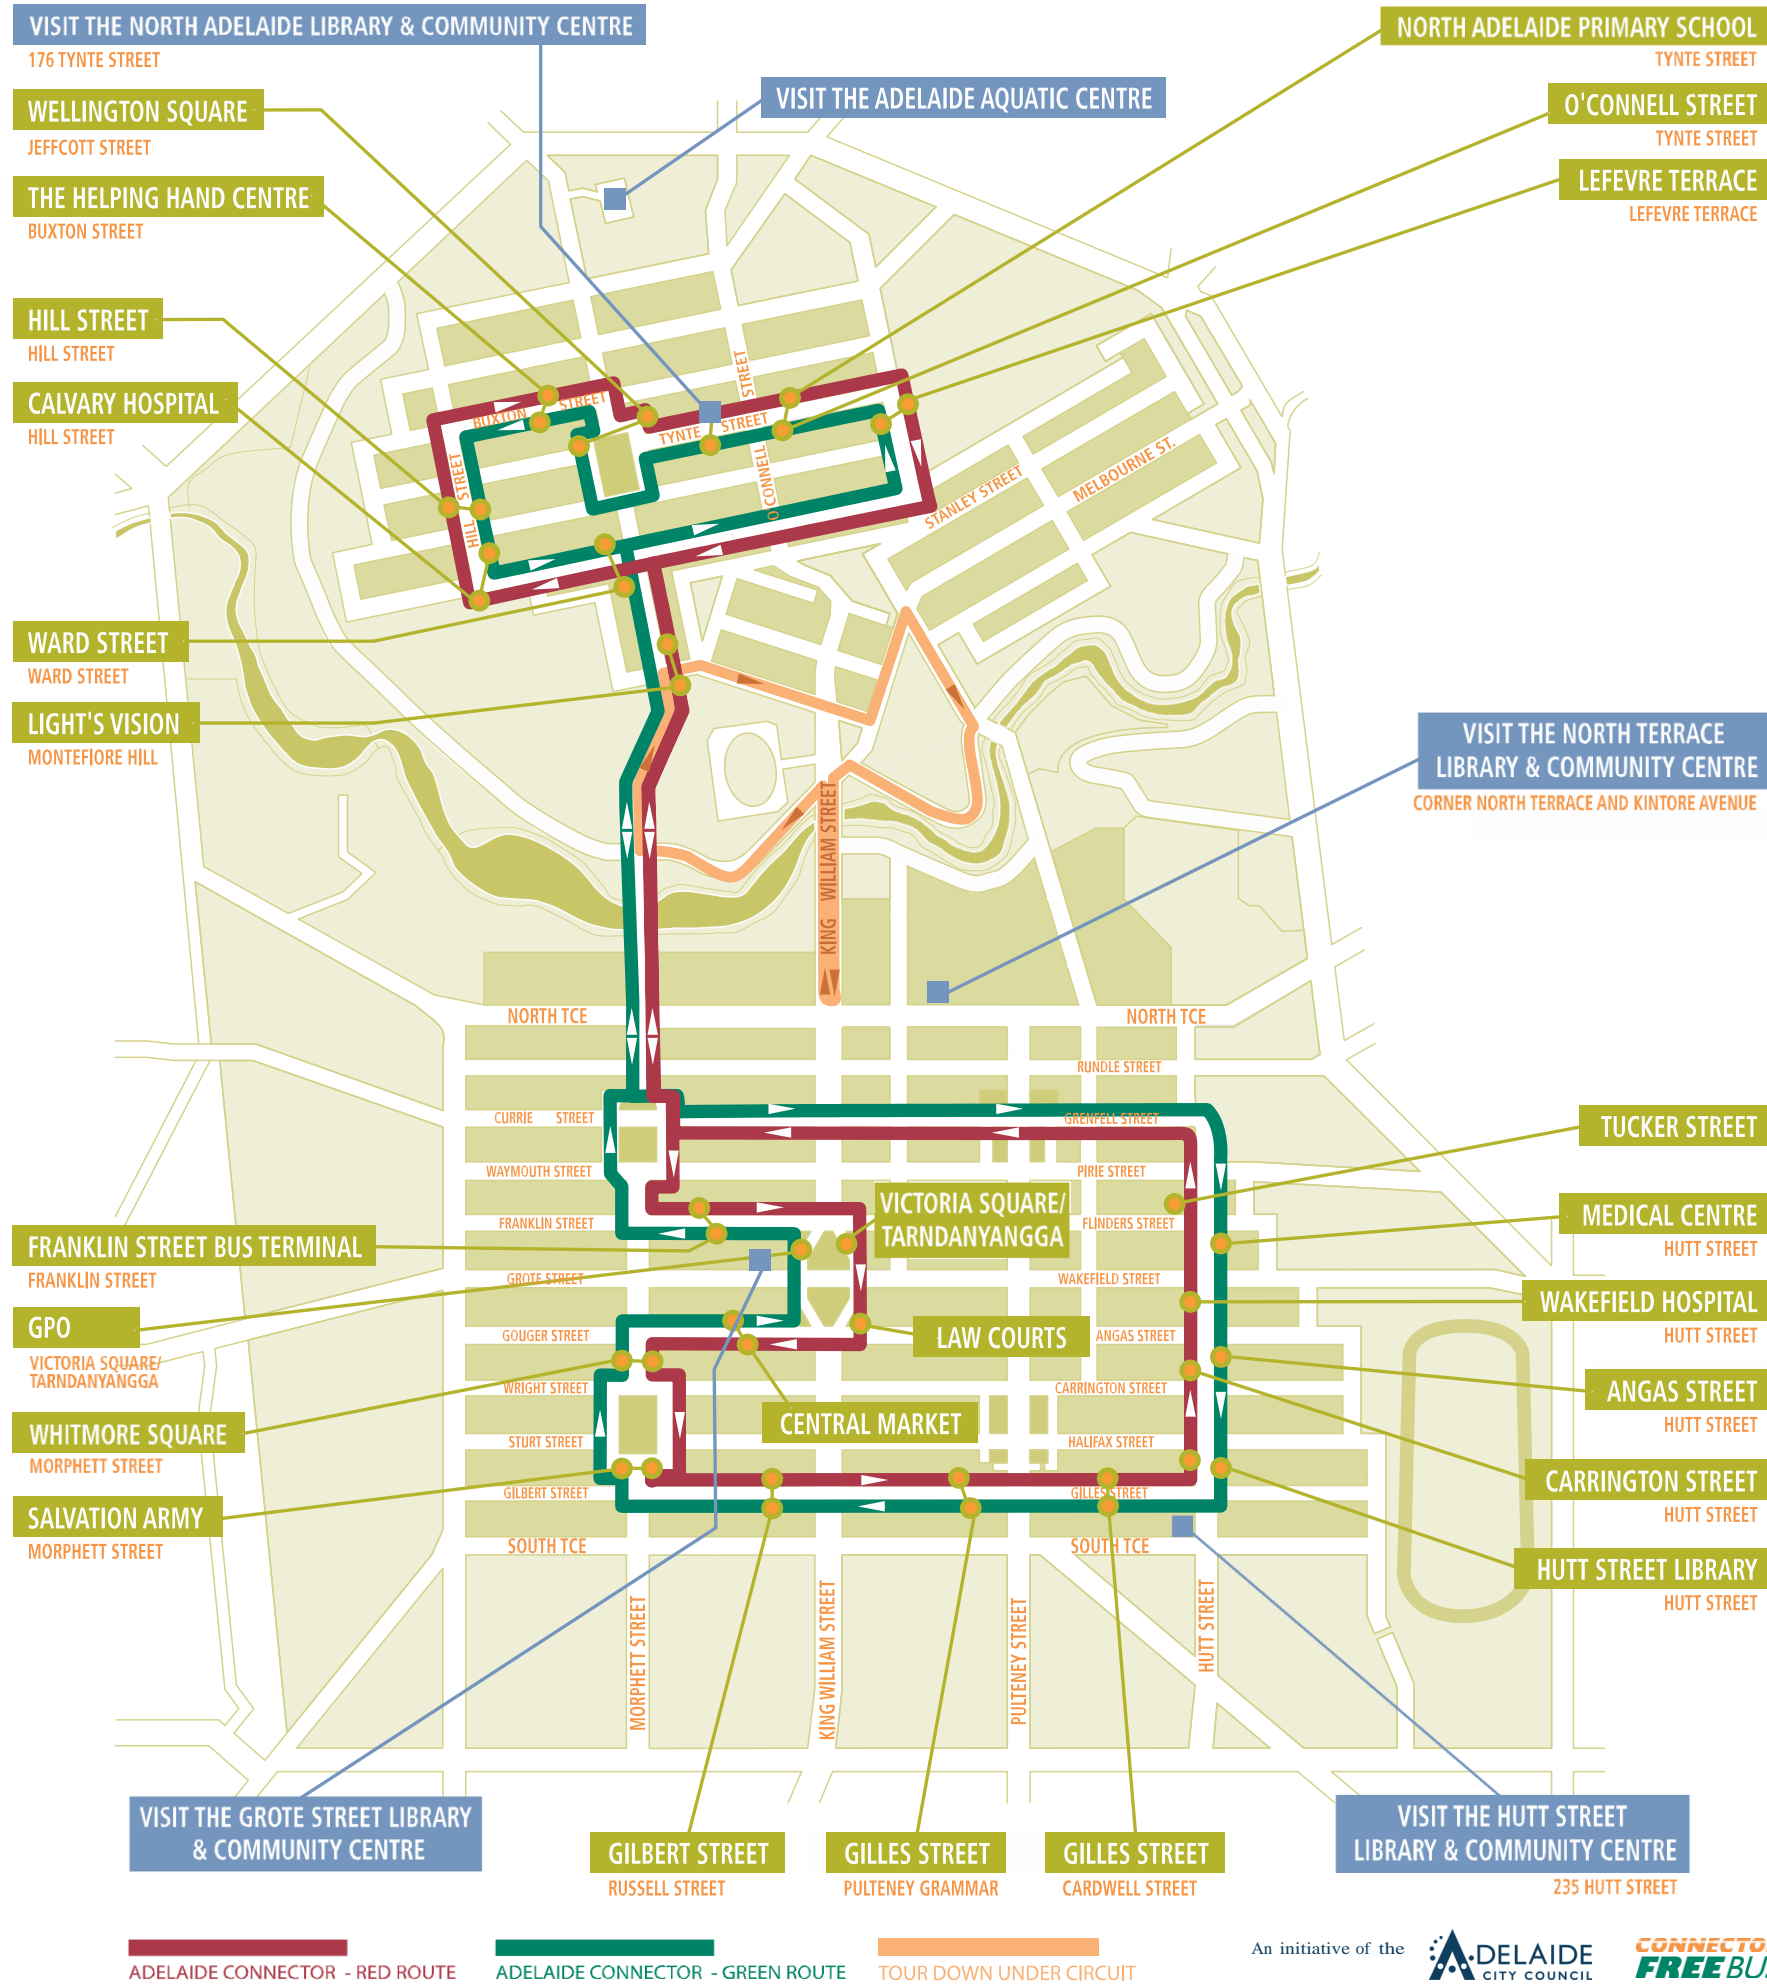

Adelaide Connector - Free Bus

Temporary Bus Service
Due to the 2010 Tour Down Under

24 Jan 2010

Service operates daily (except Public Holidays)
For enquiries telephone: 8203 7203

'A free service linking key points in North Adelaide and the City'

NOTICE

The following changes to the Connector Bus Service routes on **24th January 2010**

Changes will apply for the 24th only to accommodate the **2010 Tour Down Under**. Timing of the bus is approximate and delays may occur due to the event.

Normal routes will resume on the 25th January.