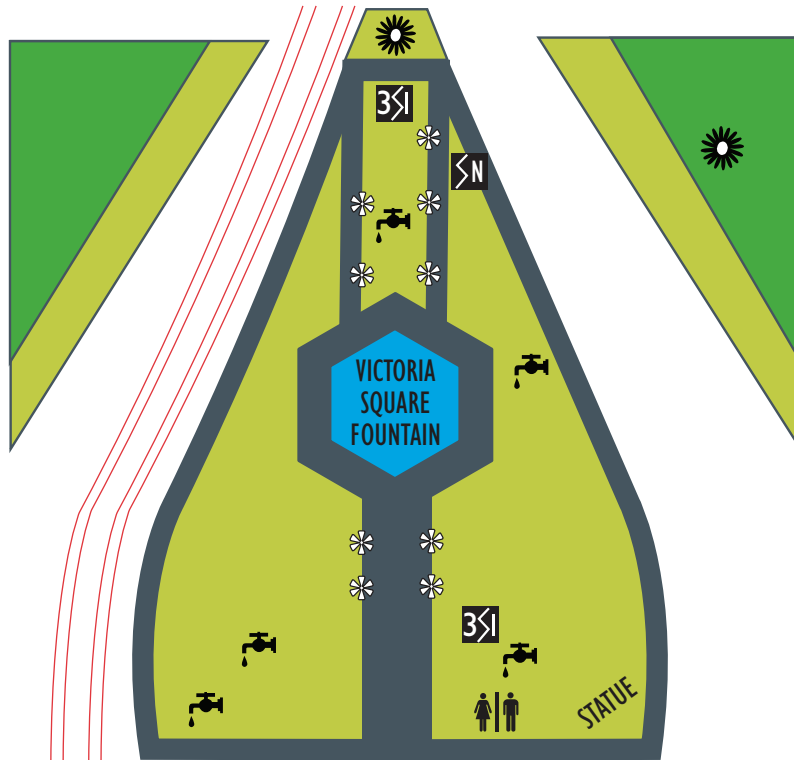

VICTORIA SQUARE / TARNDANYANGGA MAP

FRANKLIN STREET

KING WILLIAM STREET

FLINDERS STREET

GROTE STREET

TRAM

WAKEFIELD STREET

LEGEND

-  Toilets
-  Garden Bed
-  Tap Points
(installation of tap stand required)
* needs 1.5cm block key
-  Power Outlet 10A
-  Power Box:
3x20A, 3x30A, 3x50A
-  Power Box:
3x20A, 4x32A, 2x50A
-  3 Phase Power
-  3 Phase Power
and single phase

GOUGER STREET

KING WILLIAM STREET

ANGAS STREET